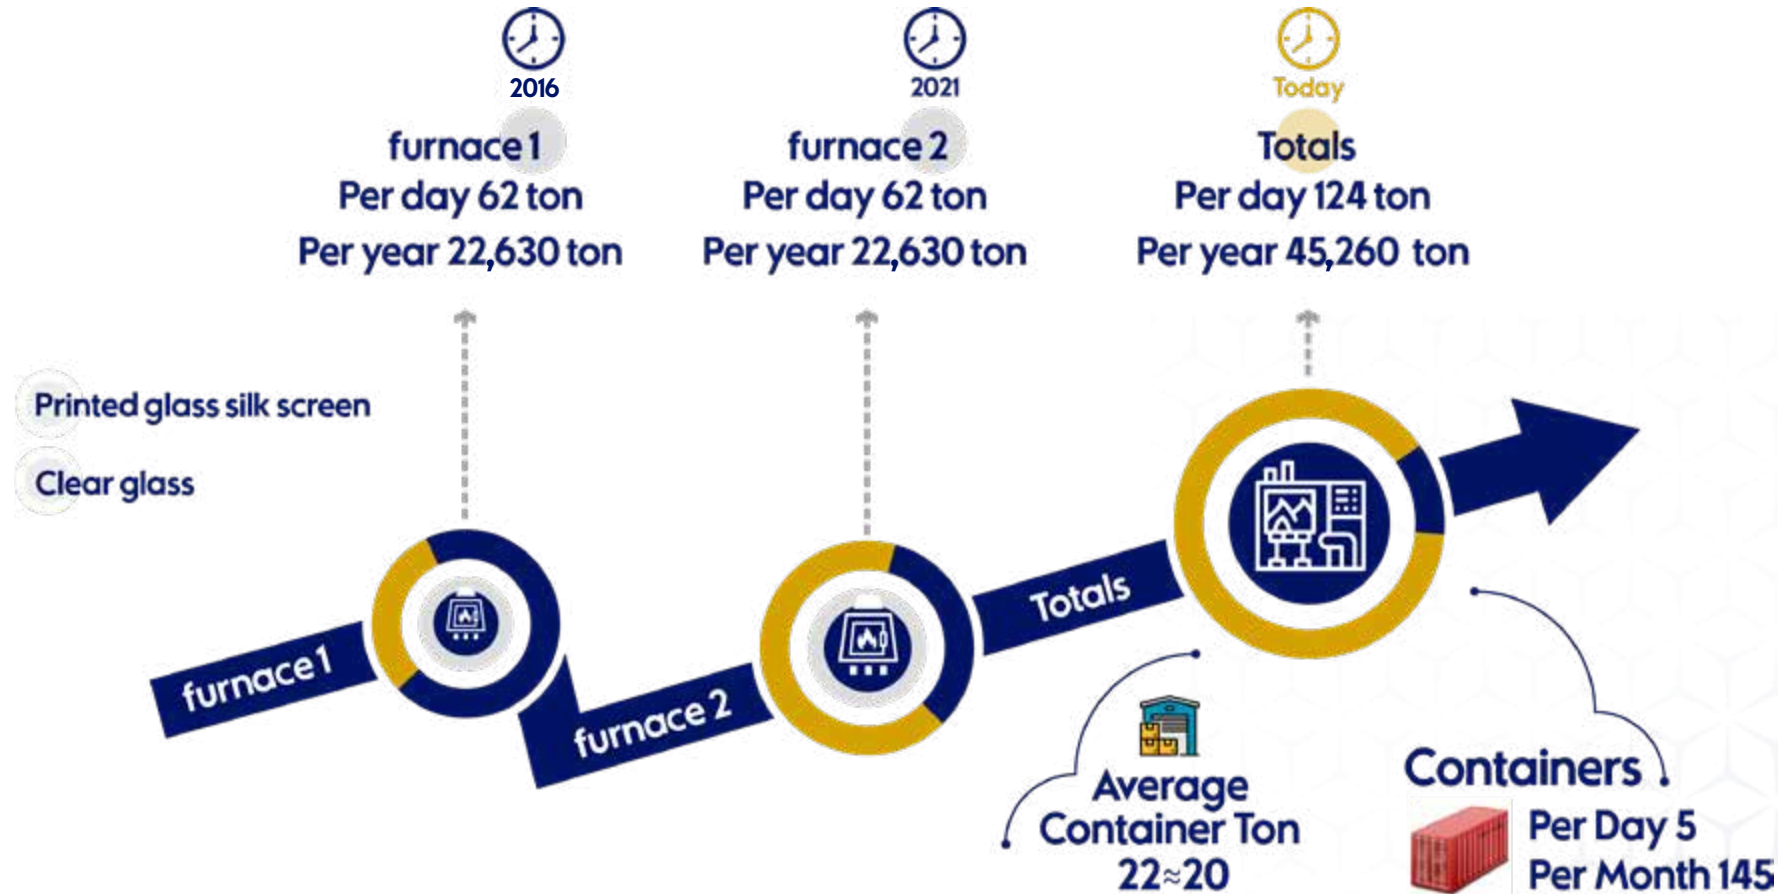

### Cityglass

About us CityGlass is a manufacturer of glass tableware and glassware products. The company's products include mugs, stemware, cups, bowls, vases, cake plates, glasses, tins, dessert sets and all kinds of tableware.

## OUR STORY

In 1986, City Glass was established in front of a great challenge, which is leadership in the glass industry. Since the establishment of City Glass, we have faced many challenges to reach the goal that we desired from the beginning, since 1986 until this day, history tells about us and history reminds a clear imprint of City Glass In the glass industry, but we did not always seek just fame devoid of achievements, we always sought to leave a mark in the local and global market, and to chart a correct path that always suits the importance of our industry so that everyone who participates in that industry can follow it, City Glass always enlightens The way for the makers of this field to innovate, so we had to take care of our factories, and all the factors involved in our industry, so we relied on the best manpower, as we relied on semi-automated and fully automated presses, to ensure access to the best manufactured items with high and wonderful decoration Very worthy of the name of City Glass and the name of our customers.

## PRODUCTIVITY

THE STAFF +1300

PROFFESIONAL STAFF +86

PER YEAR TON +45,500

PRODUCTS AVAILABLE +765