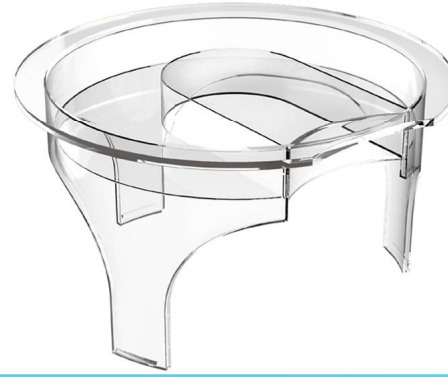

TANGO

Introducing our newly amended Jug cover, we tend to keep the stability of the cover the same, but with a much more strong plastic.

we used our finest plastic to produce to our customer a nearly 100 % transparent material to match the clarity of our beautiful, well crafted glass.

We kept the material at the same old weight but redesigned it smart enough to add more capabilities to the cover.