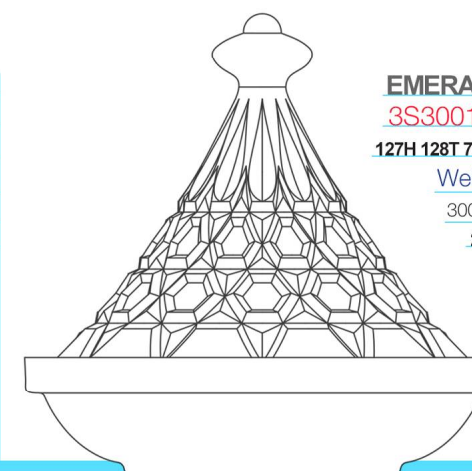

BELLA
3S300132
127H 128T 74.5B
Weight
300 gm
23 cl.

EMERALD
3S300133
127H 128T 74.5B
Weight
300 gm
23 cl.