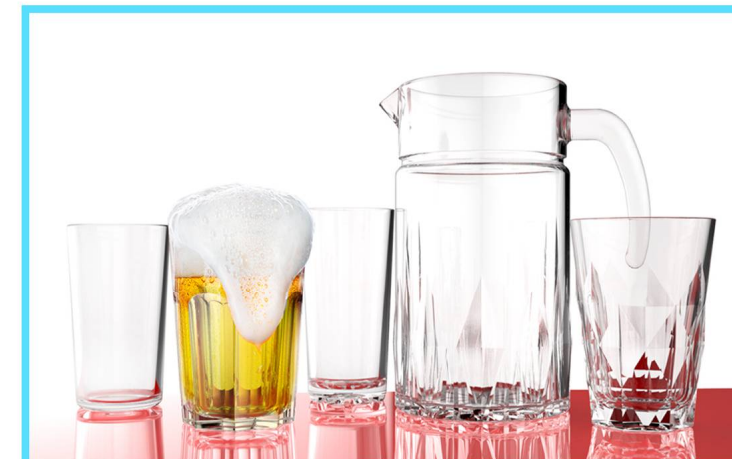

Our Story

City Glass was first established in 1986 with a mission to produce high quality glass products made of premium quality materials of sodalime glass with the use of latest technology. It consists of factories with various production types from handmade, half automated and automated press. These types of products made from simple till highly exquisite and contemporary decorative products.