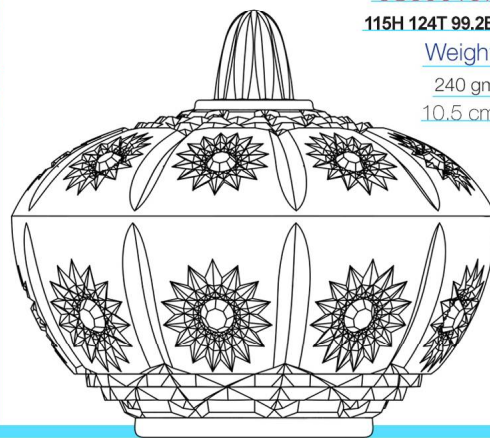

BOHEMIA
3S300137
115H 124T 99.2B
Weight
240 gm
10.5 cm