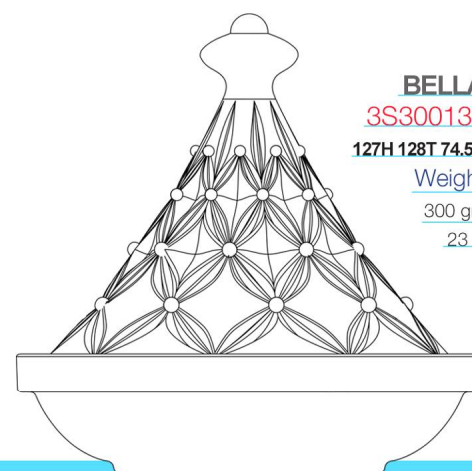

TAJIN

BELLA
3S300132
127H 128T 74.5B
Weight
300 gm
23 cl.