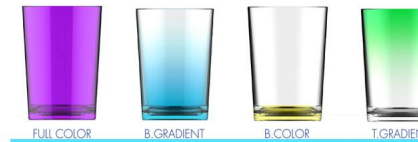

Alex Large

Dimension	Top 86	Bottom 70	Height 120
Capacity	50cl		17OZ
Item Code	3T00315		
Weight	380gm		

Colours
Packaging